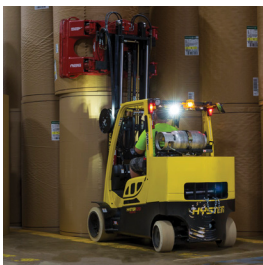

LiftOne

A Trusted Partner in Your Success

Your single source for all material handling and warehouse needs

▲ About LiftOne

LiftOne offers a wide range of Hyster and Yale lift trucks, from pallet jacks to 115,000-lb container handlers, specialty equipment like Rail King railcar movers, Combilift multi-directional forklifts, Sellick rough terrain forklifts, Ottawa trailer spotters and autonomous mobile robots — all of which are supported by the related aftermarket services to keep goods moving quickly, smoothly and safely through the supply chain.